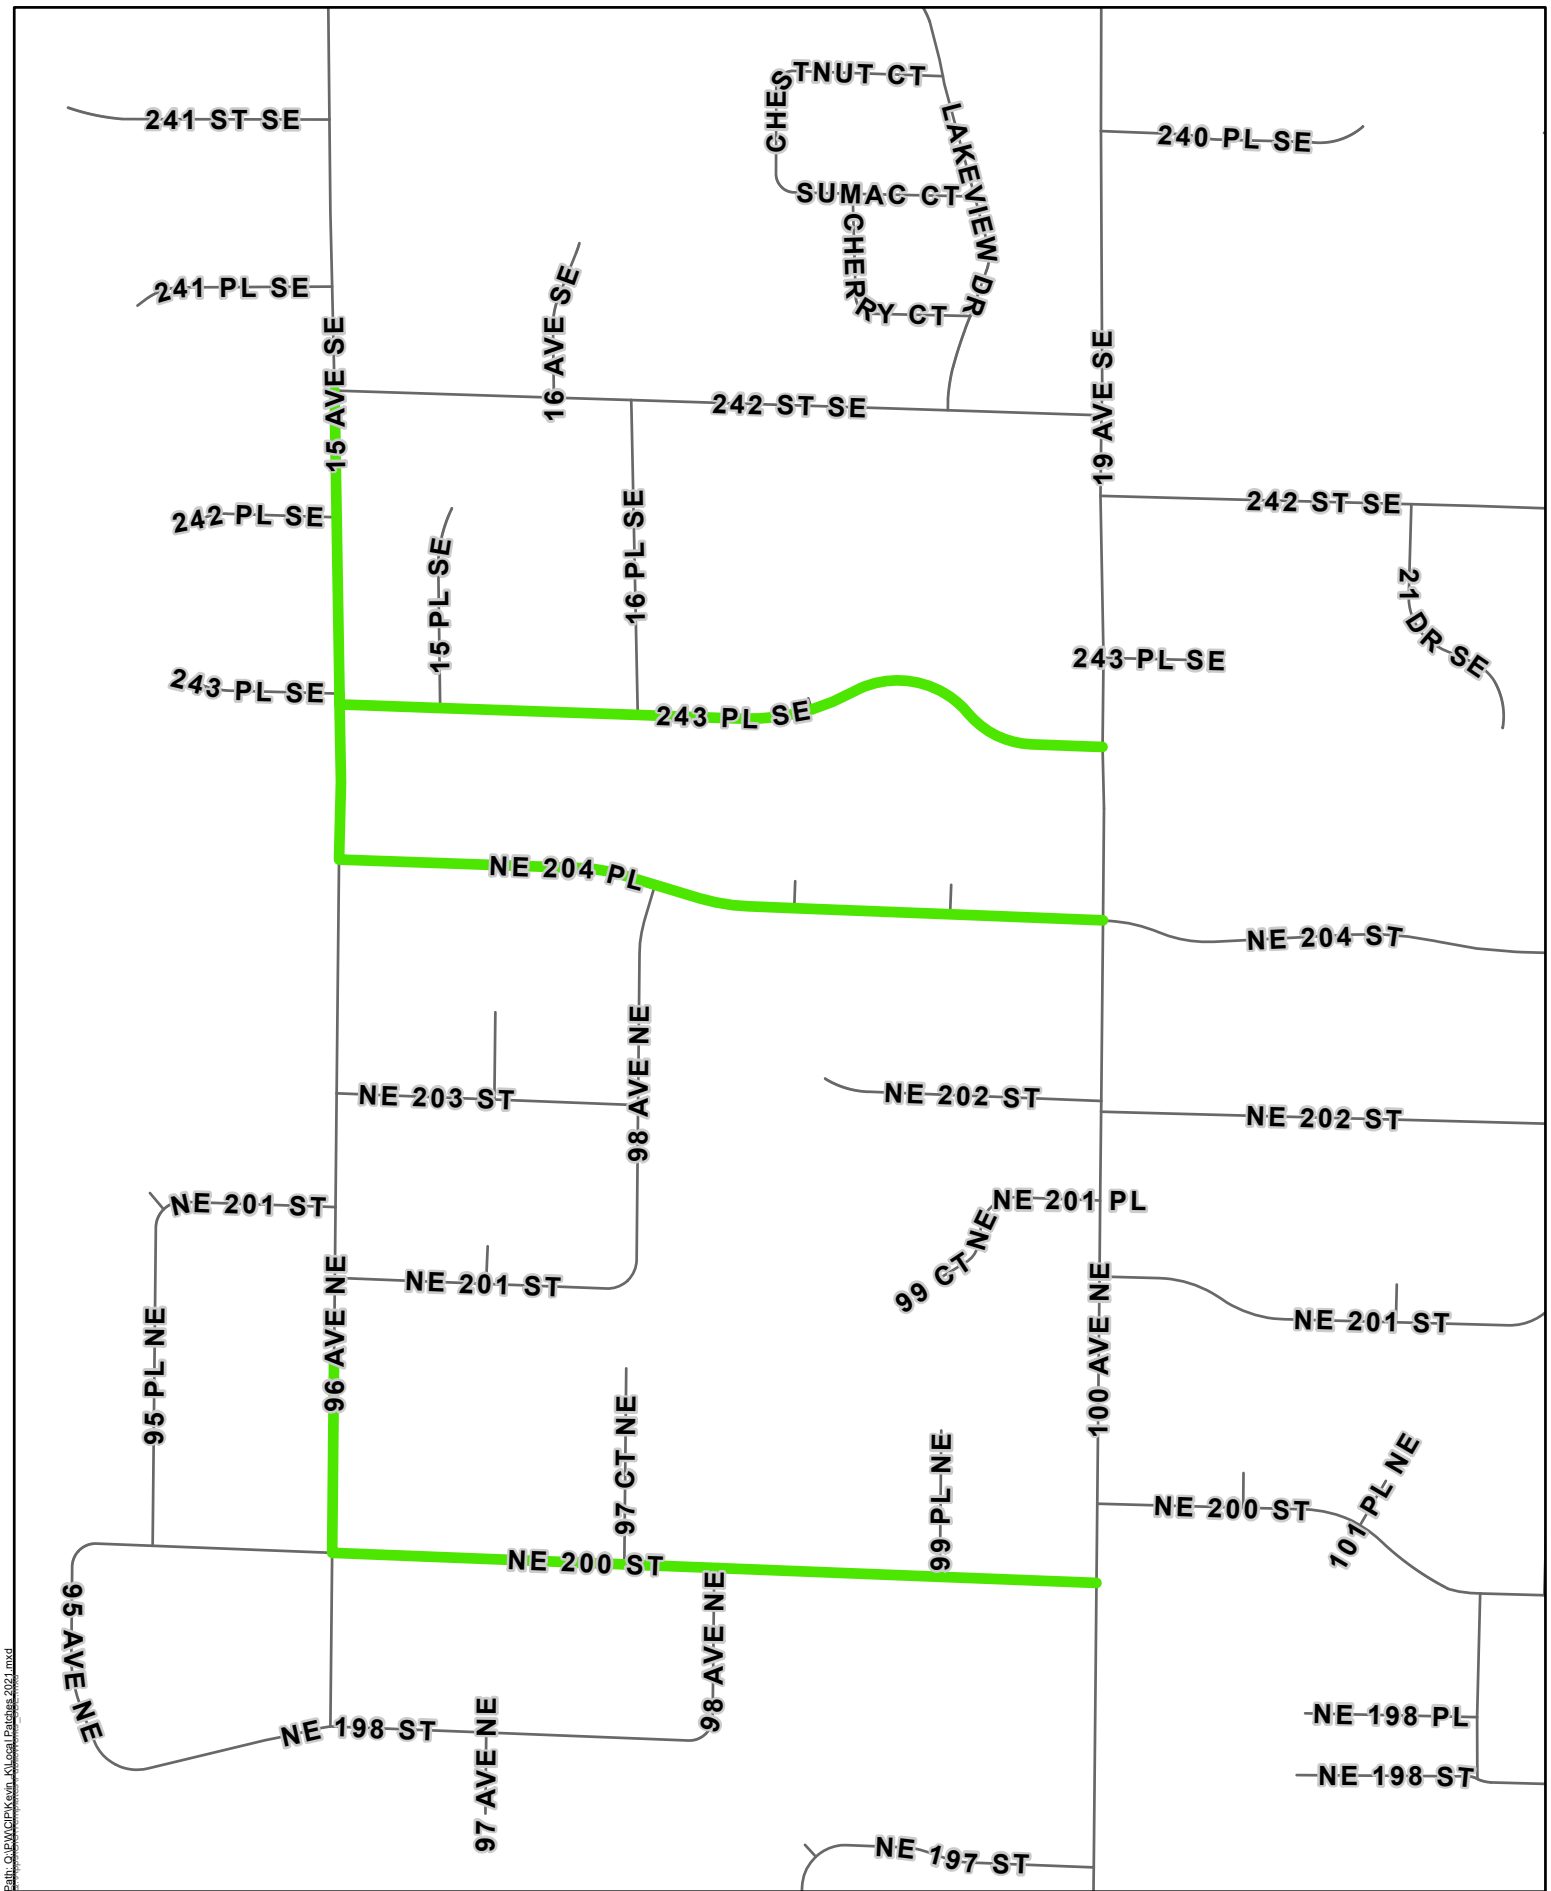

96th Ave NE NE 200th St.

1. **Legend**
2. Bothell City Limit
   - CrackSealRoads2021