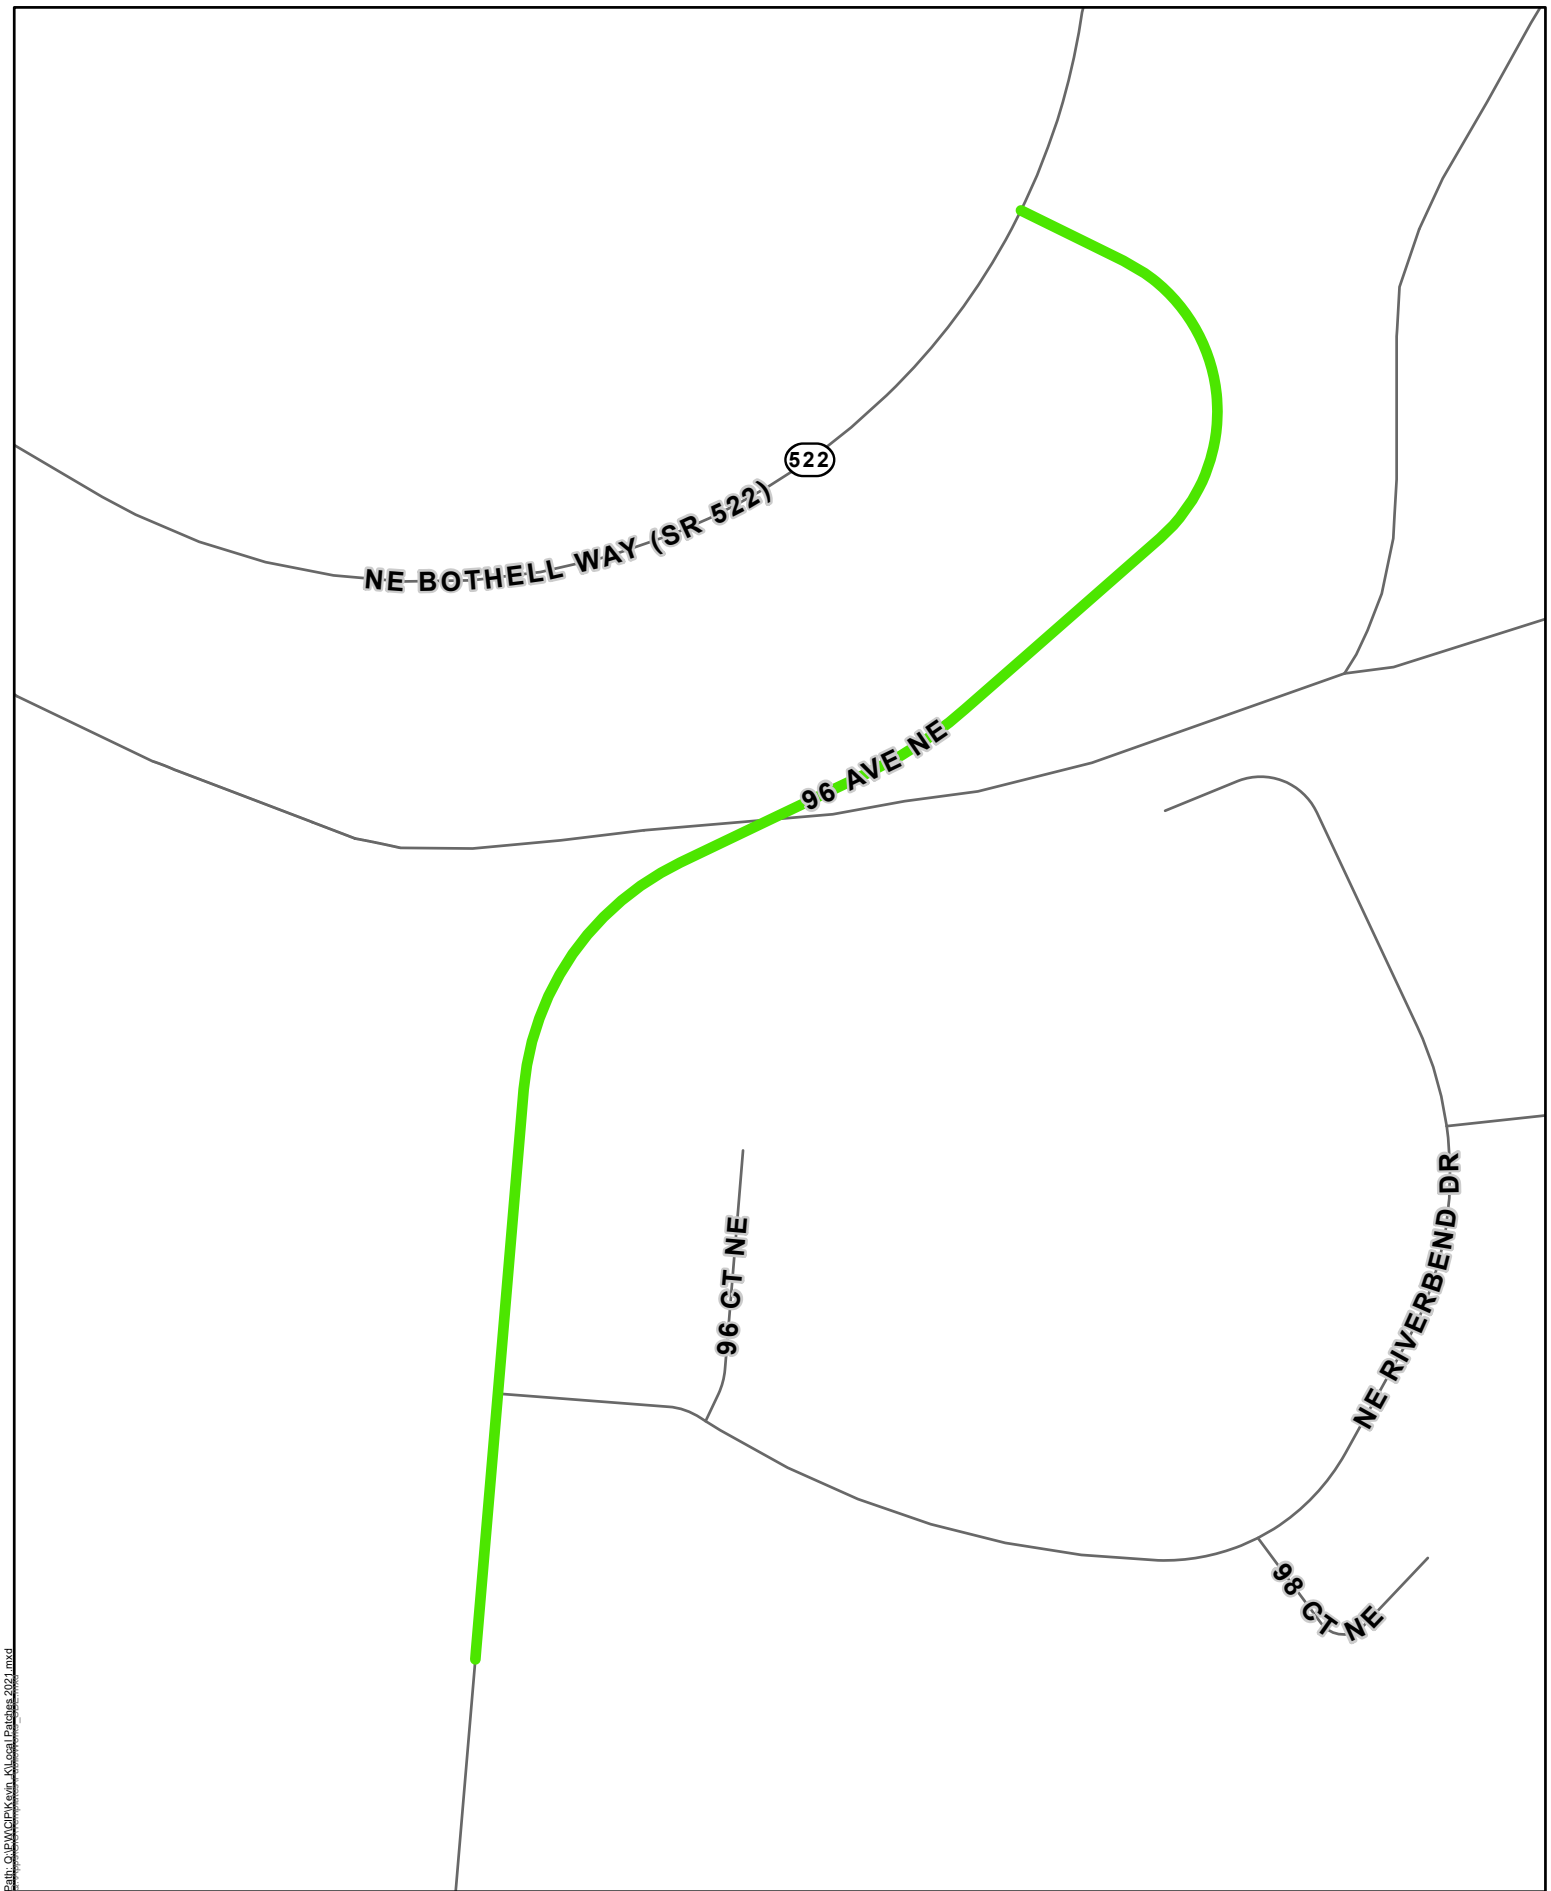

96th Ave NE

1. **Legend**
2. Bothell City Limit
   - CrackSealRoads2021