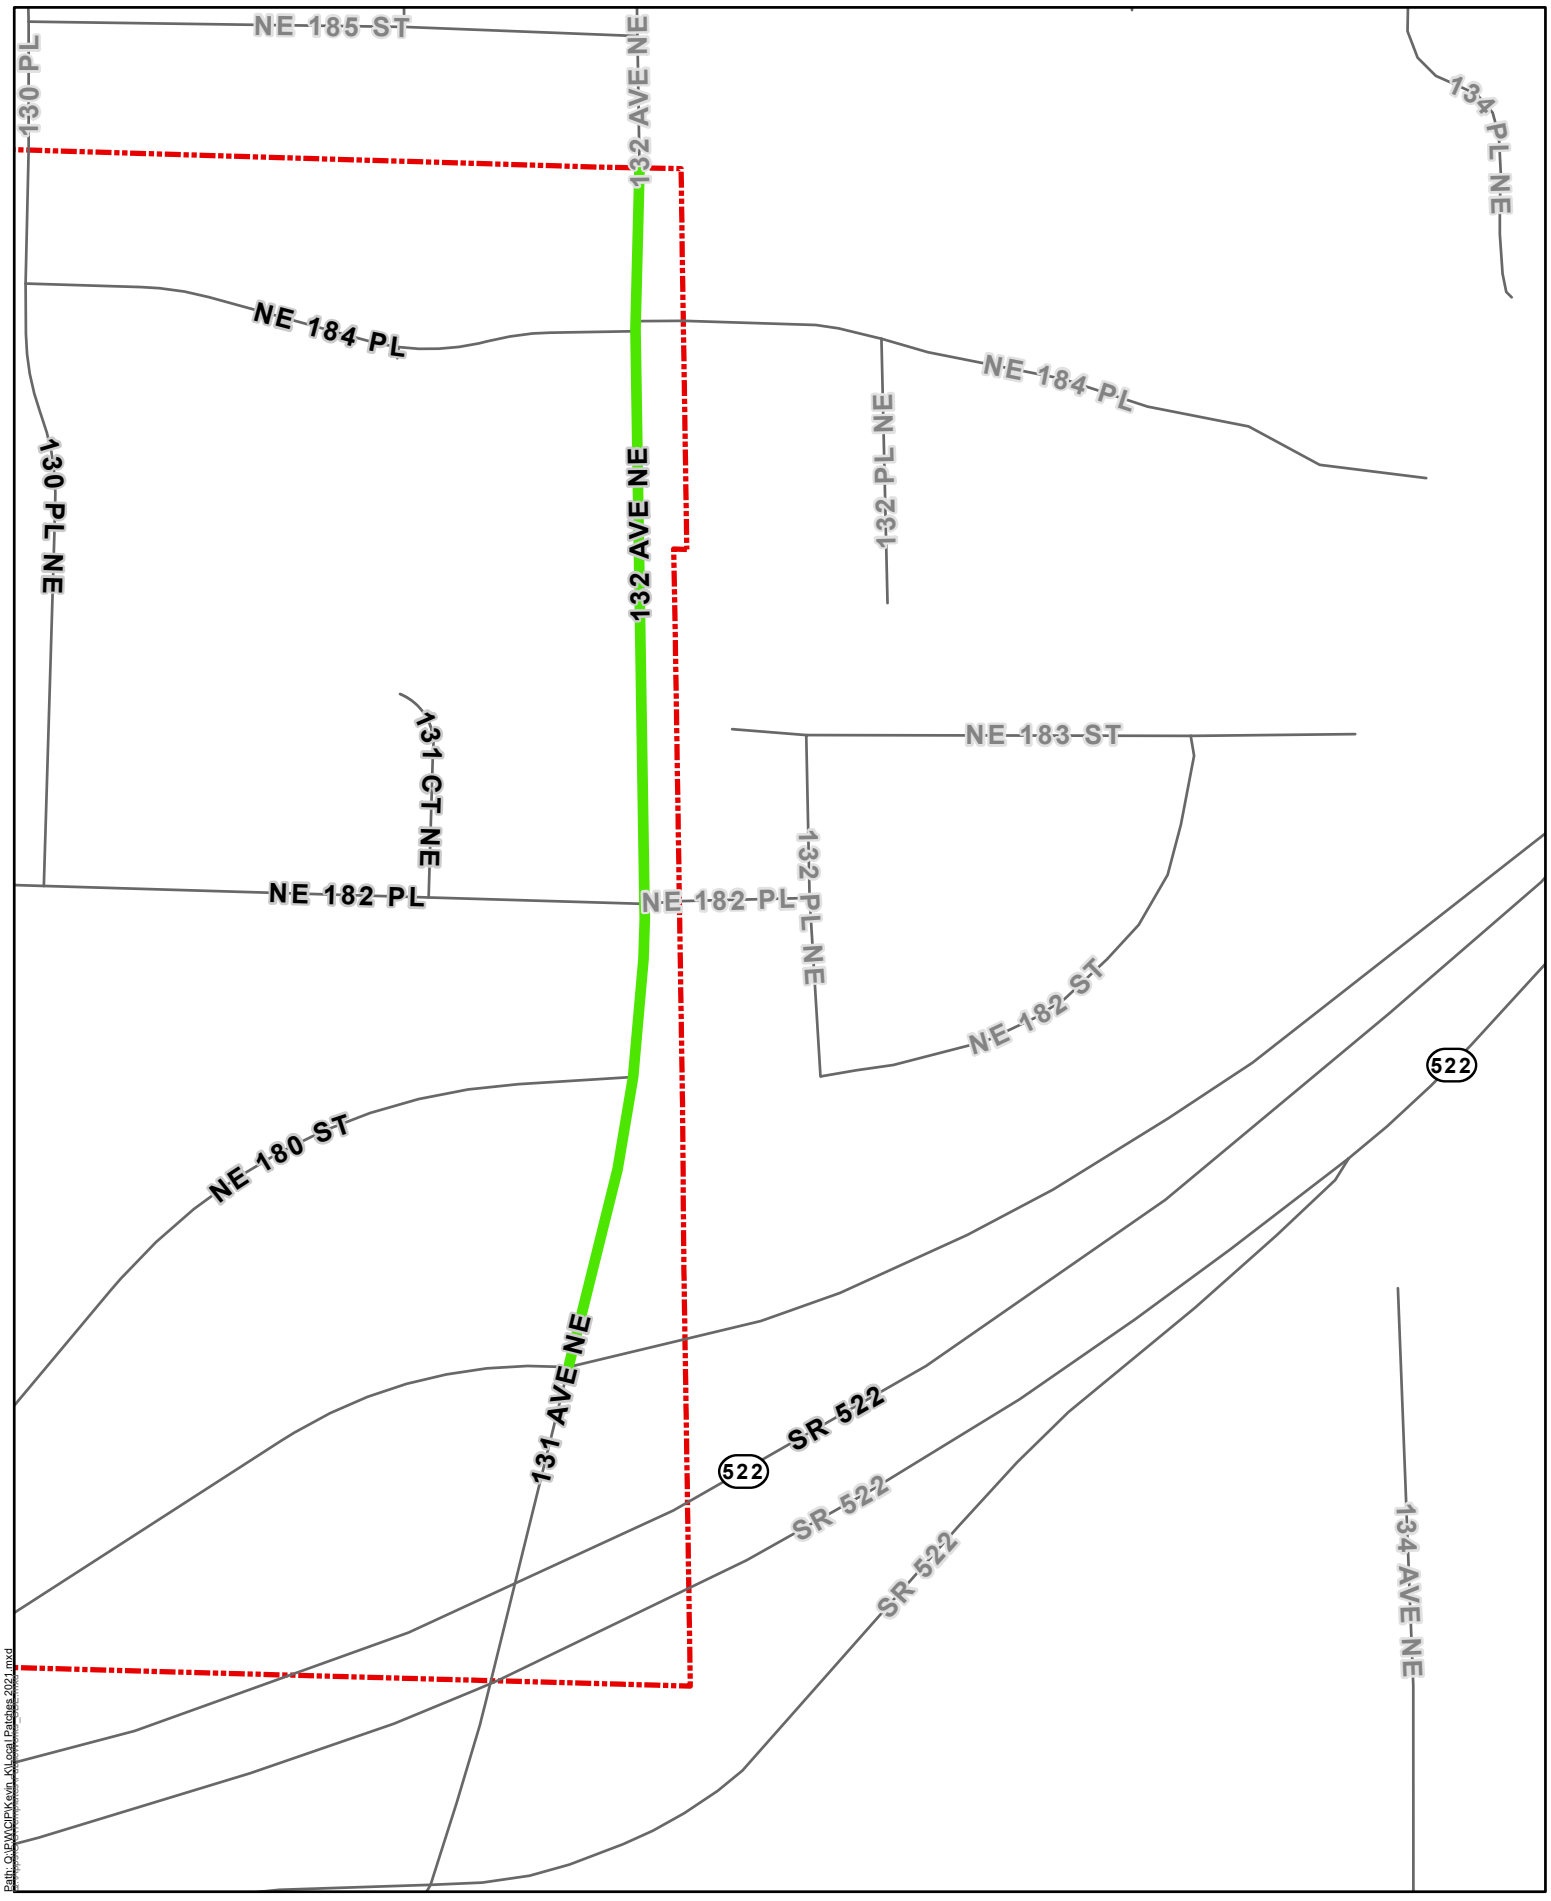

131st Ave NE

1. **Legend**
2. - - Bothell City Limit
   - CrackSealRoads2021