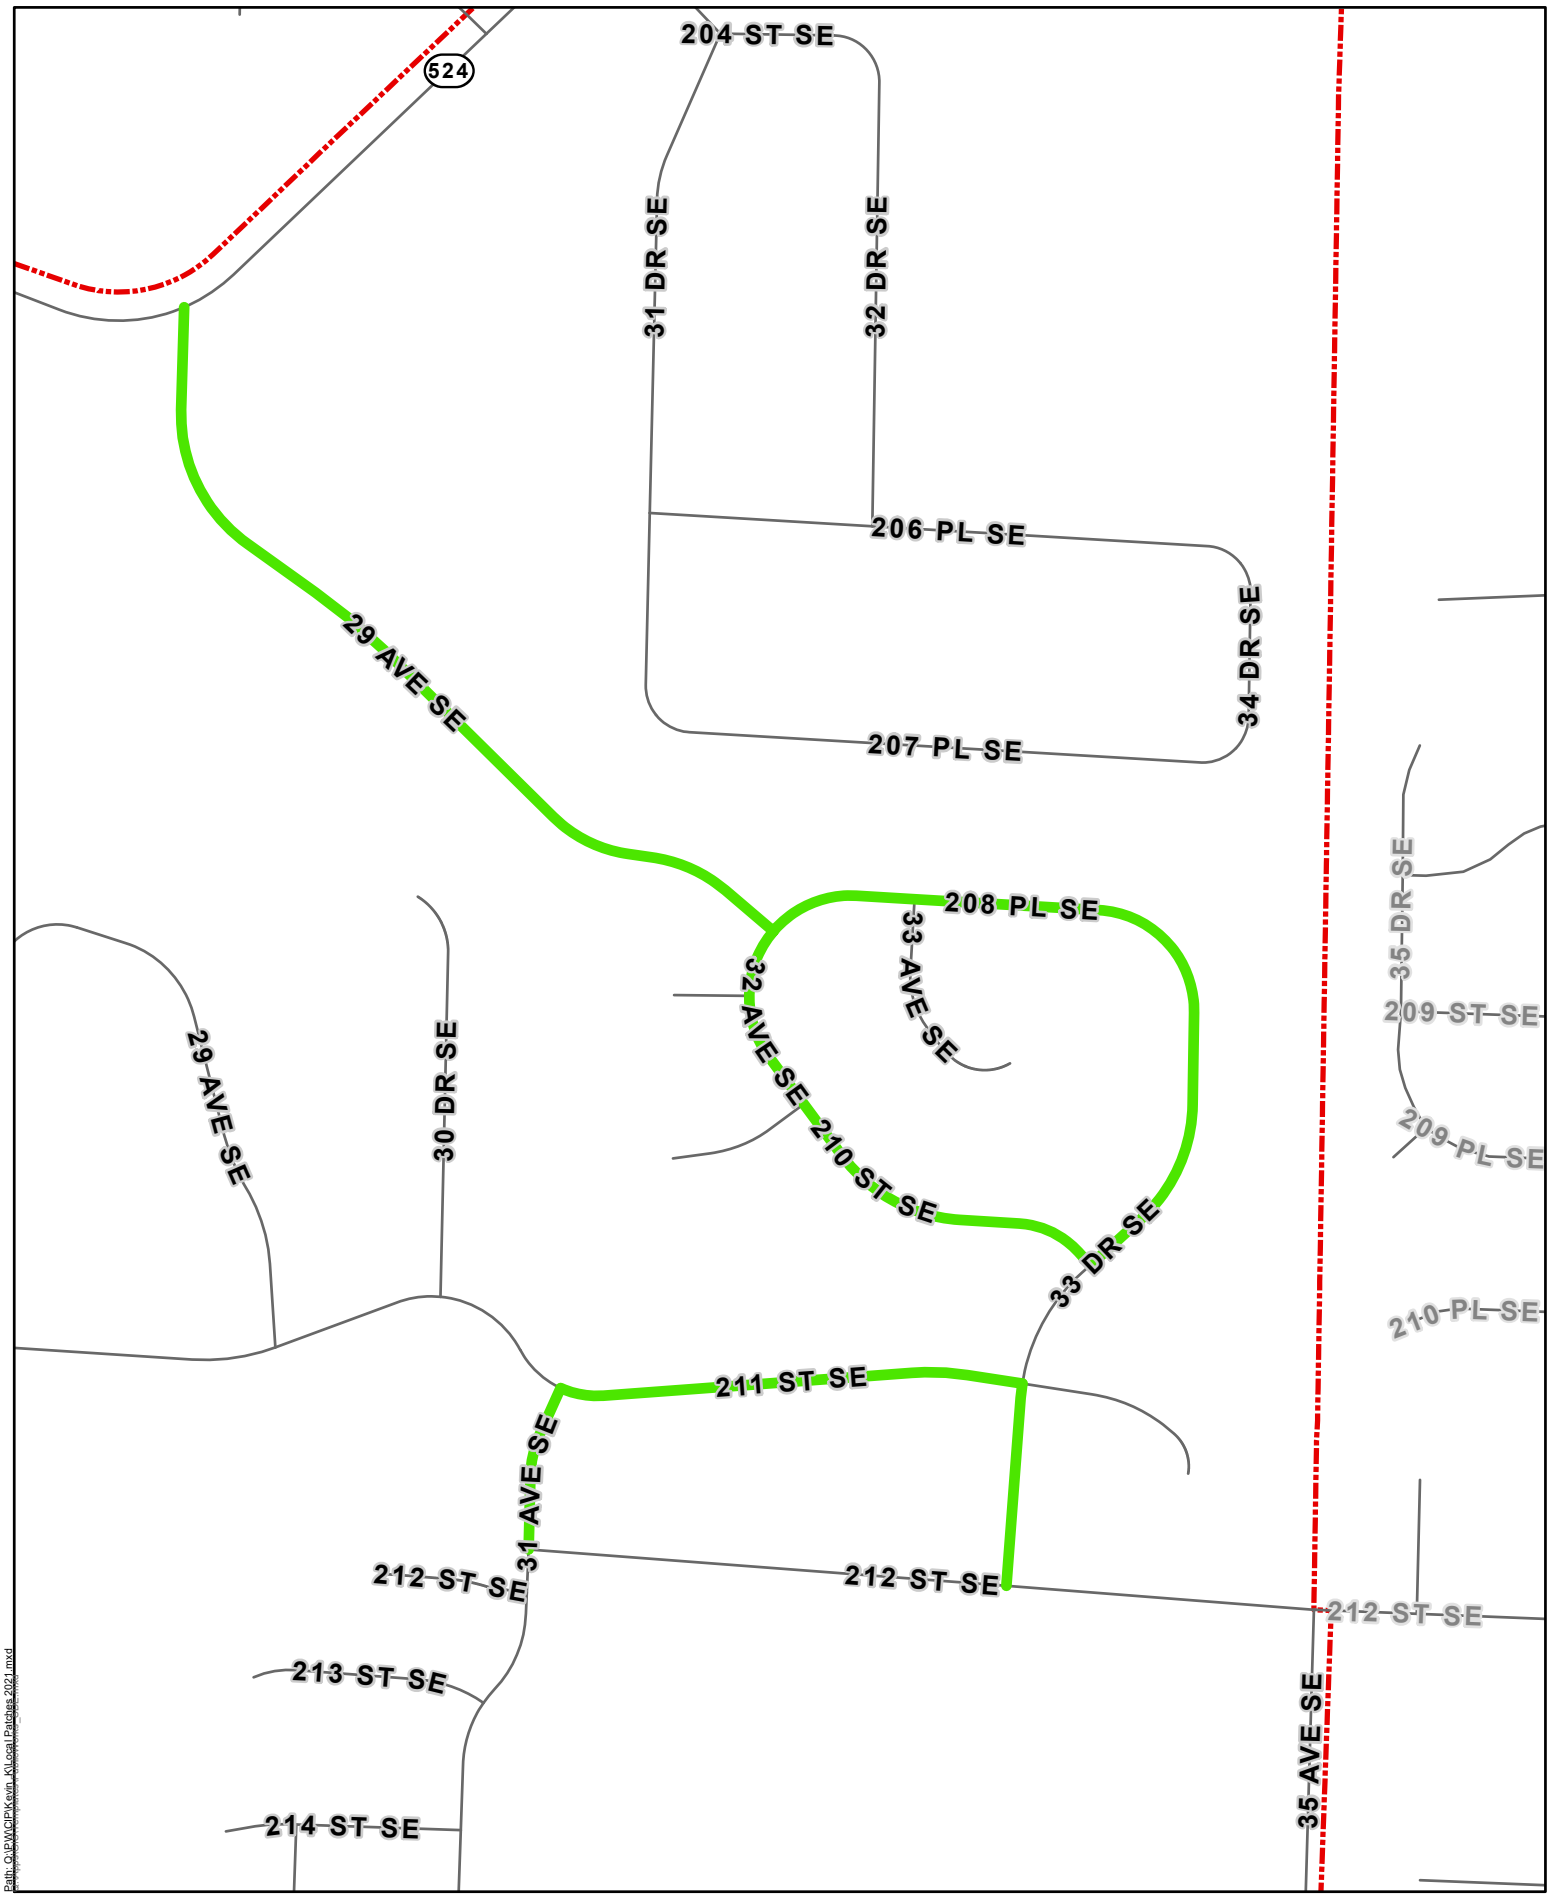

29th Ave SE 33rd Dr. SE

1. **Legend**
2. - - Bothell City Limit
   - CrackSealRoads2021

City of Bothell