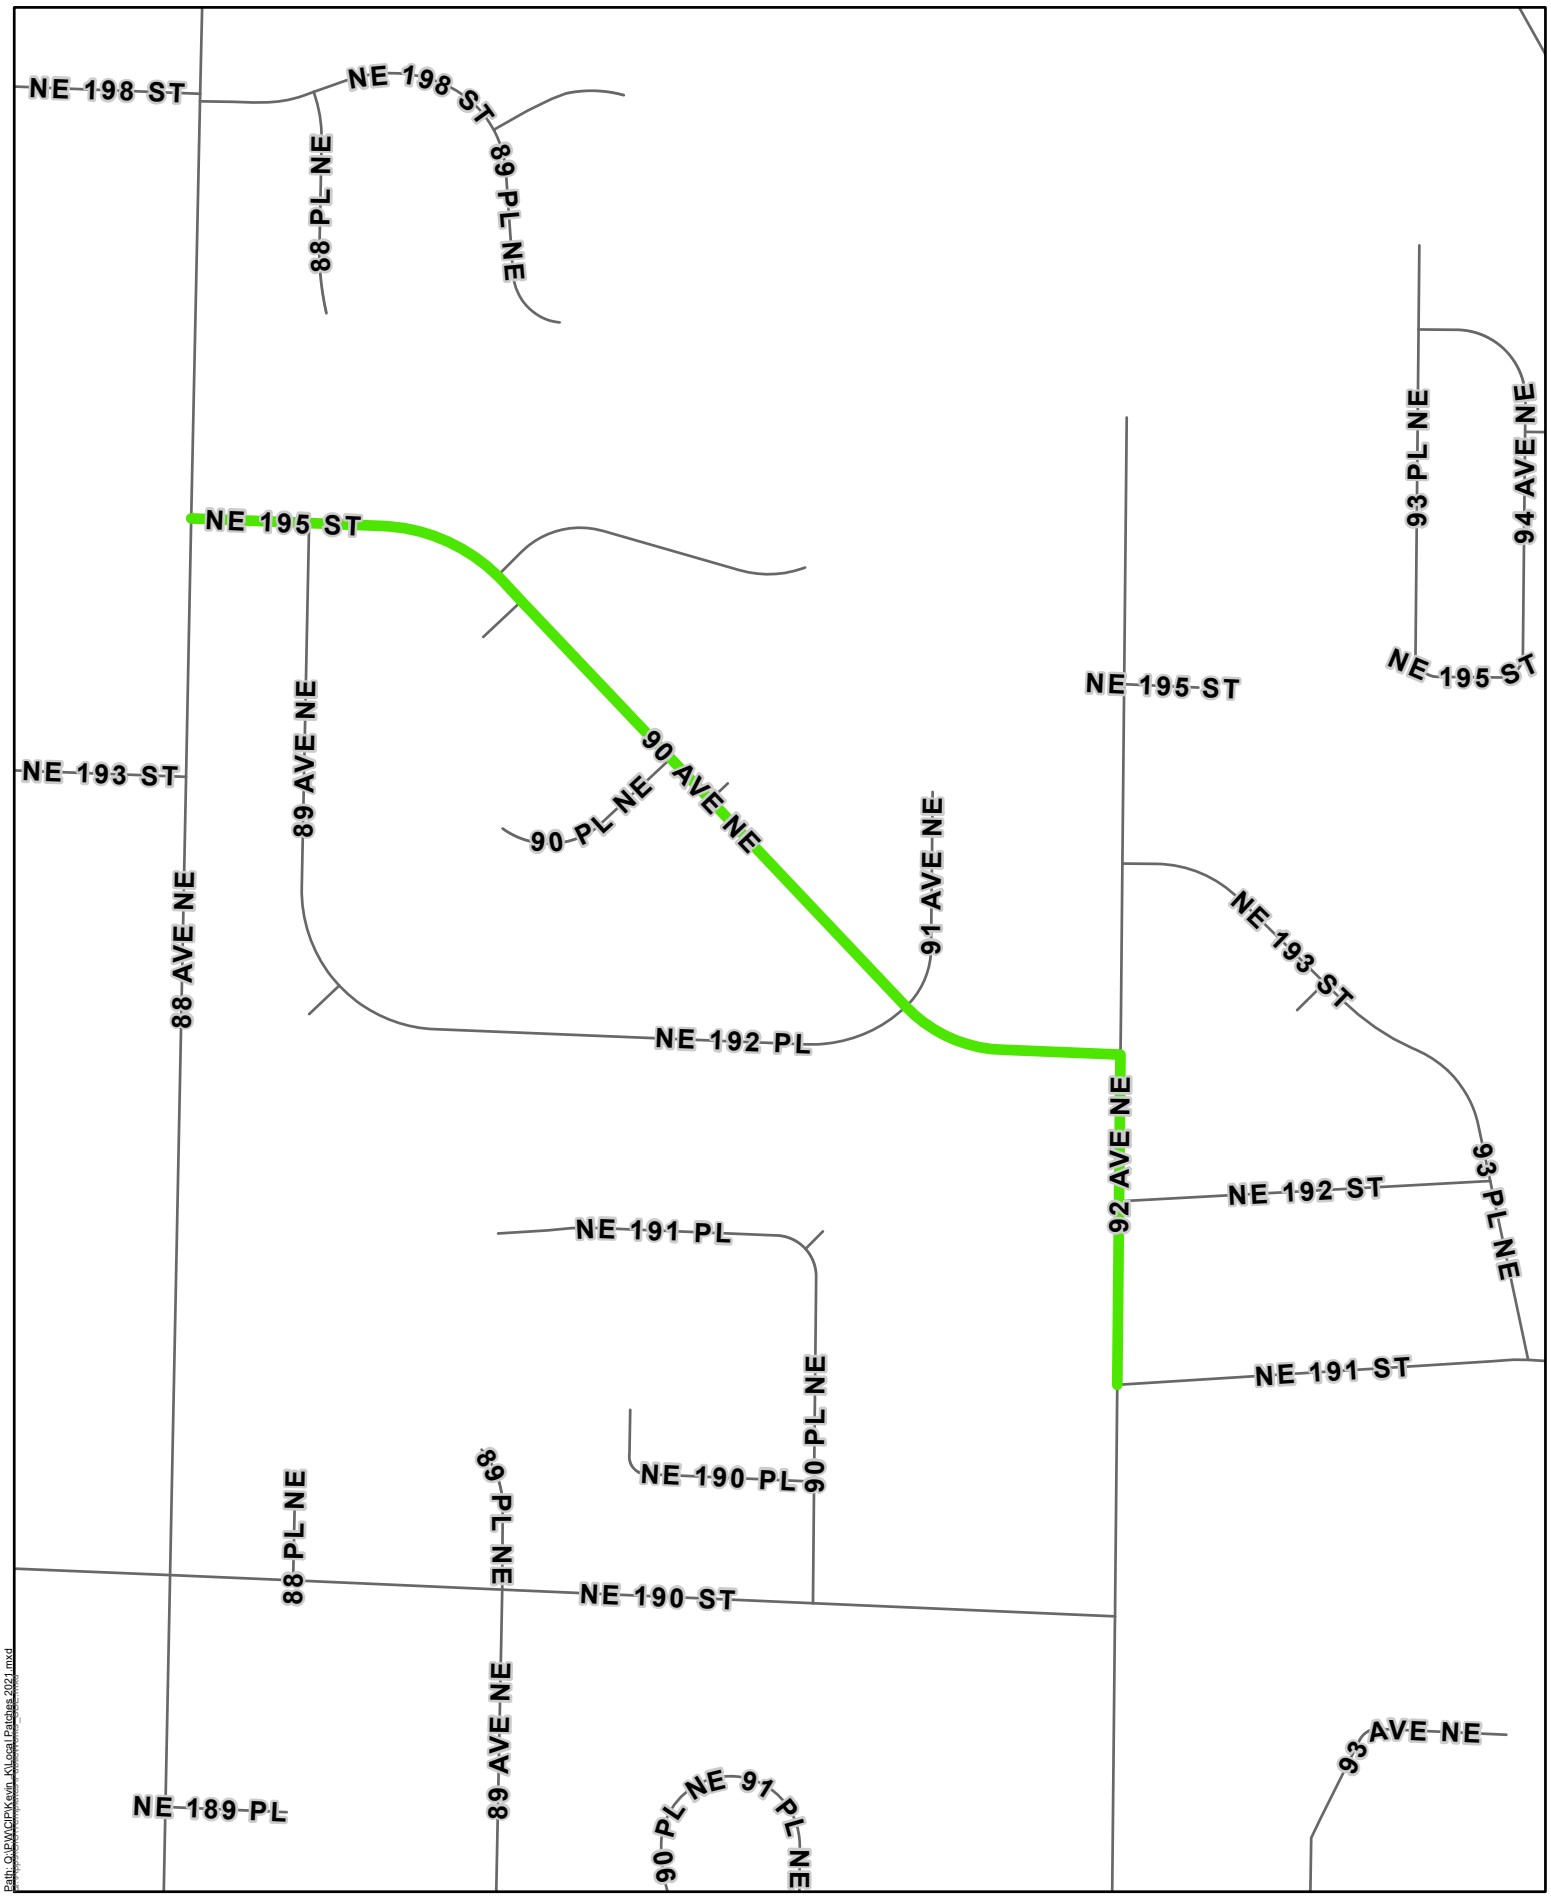

90th Ave NE 92nd Ave NE

1. **Legend**
2. Bothell City Limit
   - CrackSealRoads2021